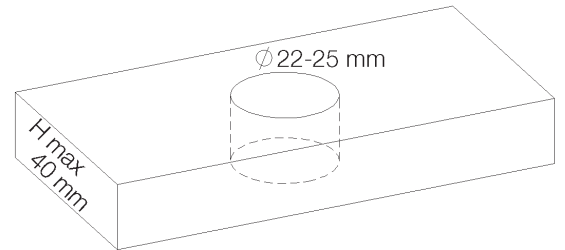

| PRODUCT TECHNICAL SHEET | | | |
|-------------------------|------|--------|------------|
| Collection : | 1935 | Ref. : | 1935.11.34 |

Robinet lave-mains
Fonteinkraan
Washbasin tap

Picture

Product details

Weight : 0,8 kg
Flow at 3 bar : Restricted 5,6 l/min
Internal mechanism : Ceramic valve 1/4 turn

Technical drawing

RB0.V01