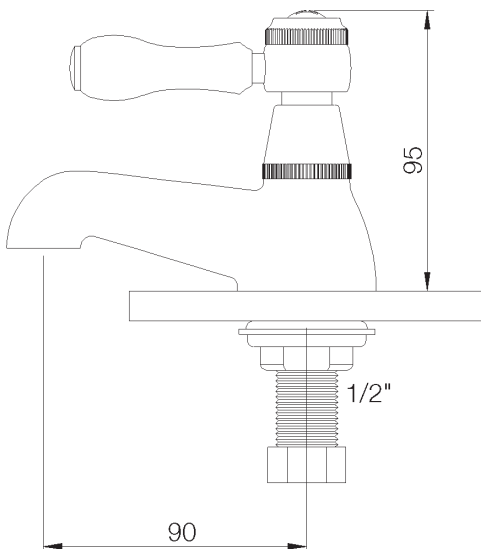

| PRODUCT TECHNICAL SHEET | | | |
|-------------------------|------|--------|------------|
| Collection : | 1935 | Ref. : | 1935.11.34 |

Robinet lave-mains
Fonteinkraan
Washbasin tap

Picture

Product details

Weight : 0,8 kg
Flow at 3 bar : Restricted 5,6 l/min
Internal mechanism : Ceramic valve 1/4 turn

Technical drawing

RB0.V01